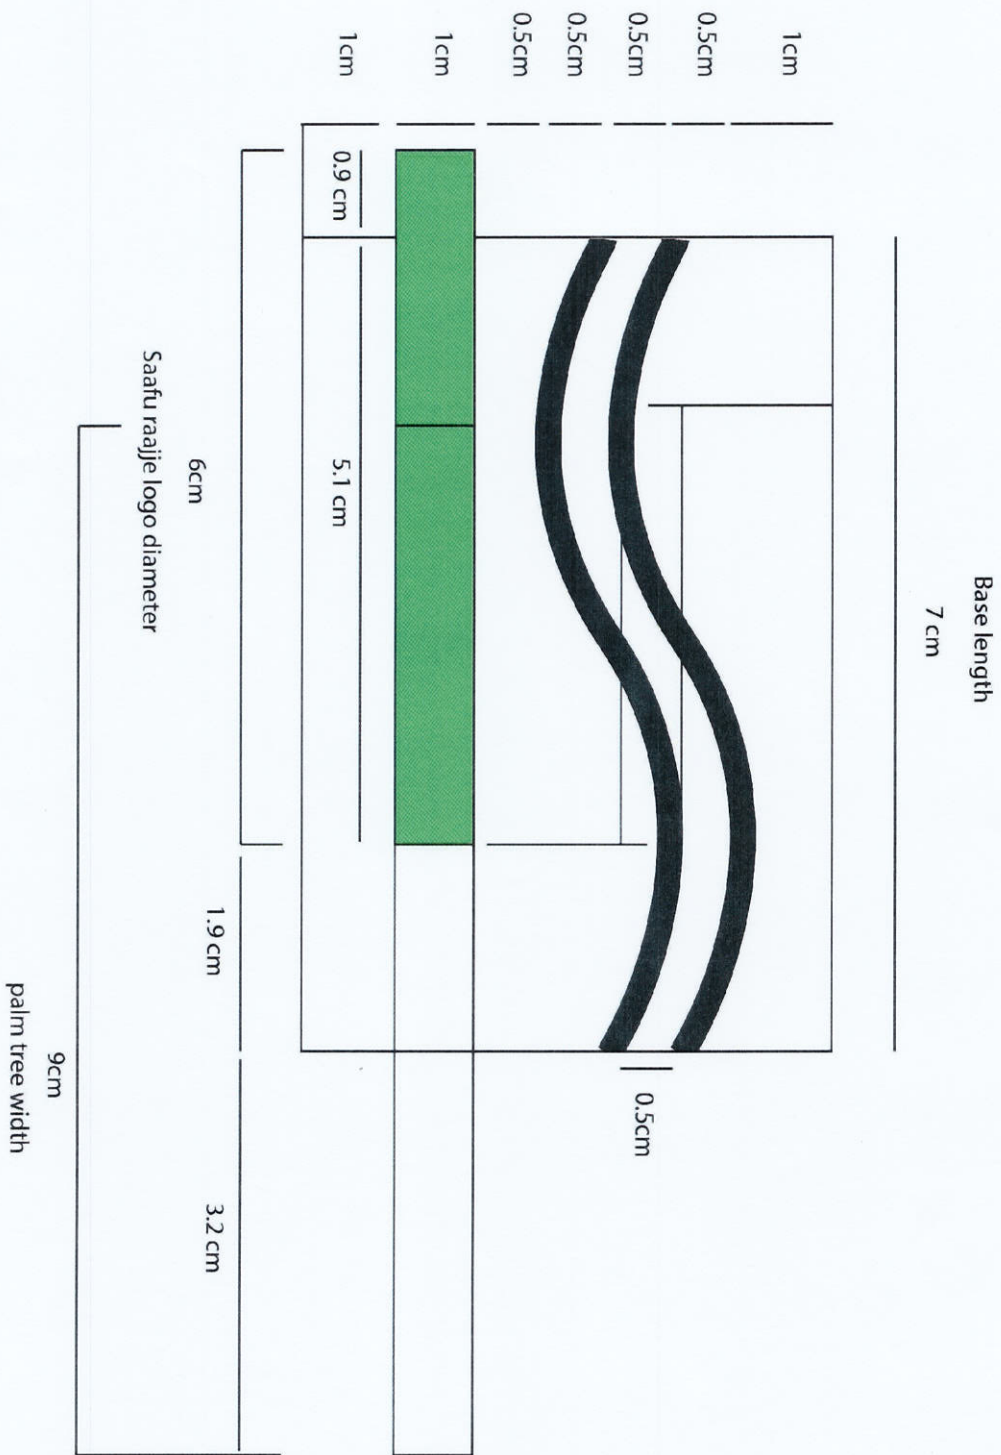

National 3R Award Dimensions

Front view

National 3R Award Dimensions

Side view

National 3R Award Dimensions

Top view

Materials

Base : Marble

Name plate: silver plated with black text

Saafu raaje logo: Plastic

Wave structure: Plastic

Palm tree: chrome plated stainless steel/ plastic

colours

#90d7f7

#1b96d2

#21b354