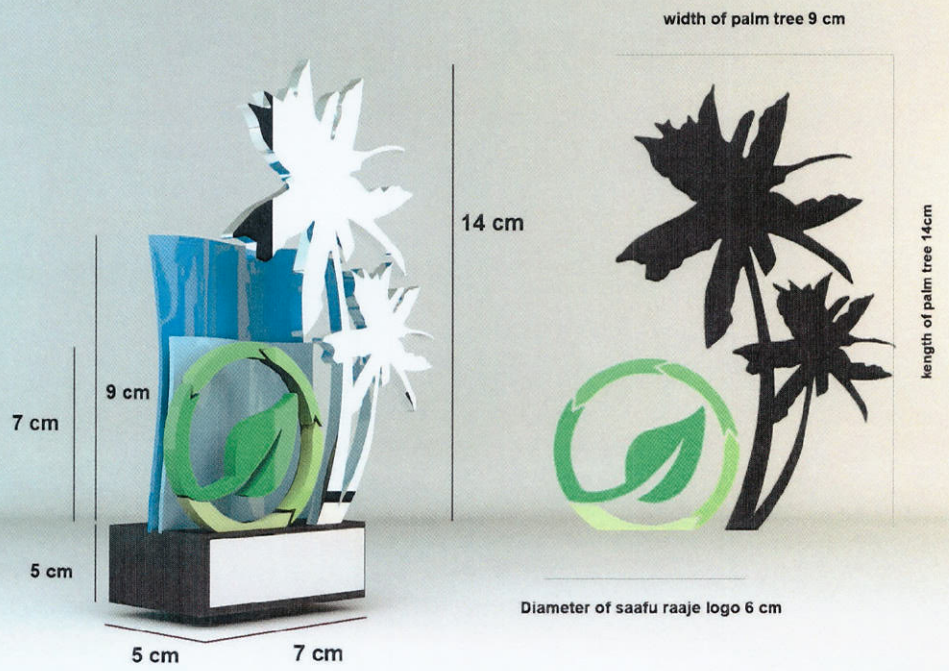

National 3R Award Dimensions

Front view

National 3R Award Dimensions

Side view

National 3R Award Dimensions

Top view

Materials

Base : Marble

Name plate: silver plated with black text

Saafu raaje logo: Plastic

Wave structure: Plastic

Palm tree: chrome plated stainless steel/ plastic

colours

#90d7f7

#1b96d2

#21b354