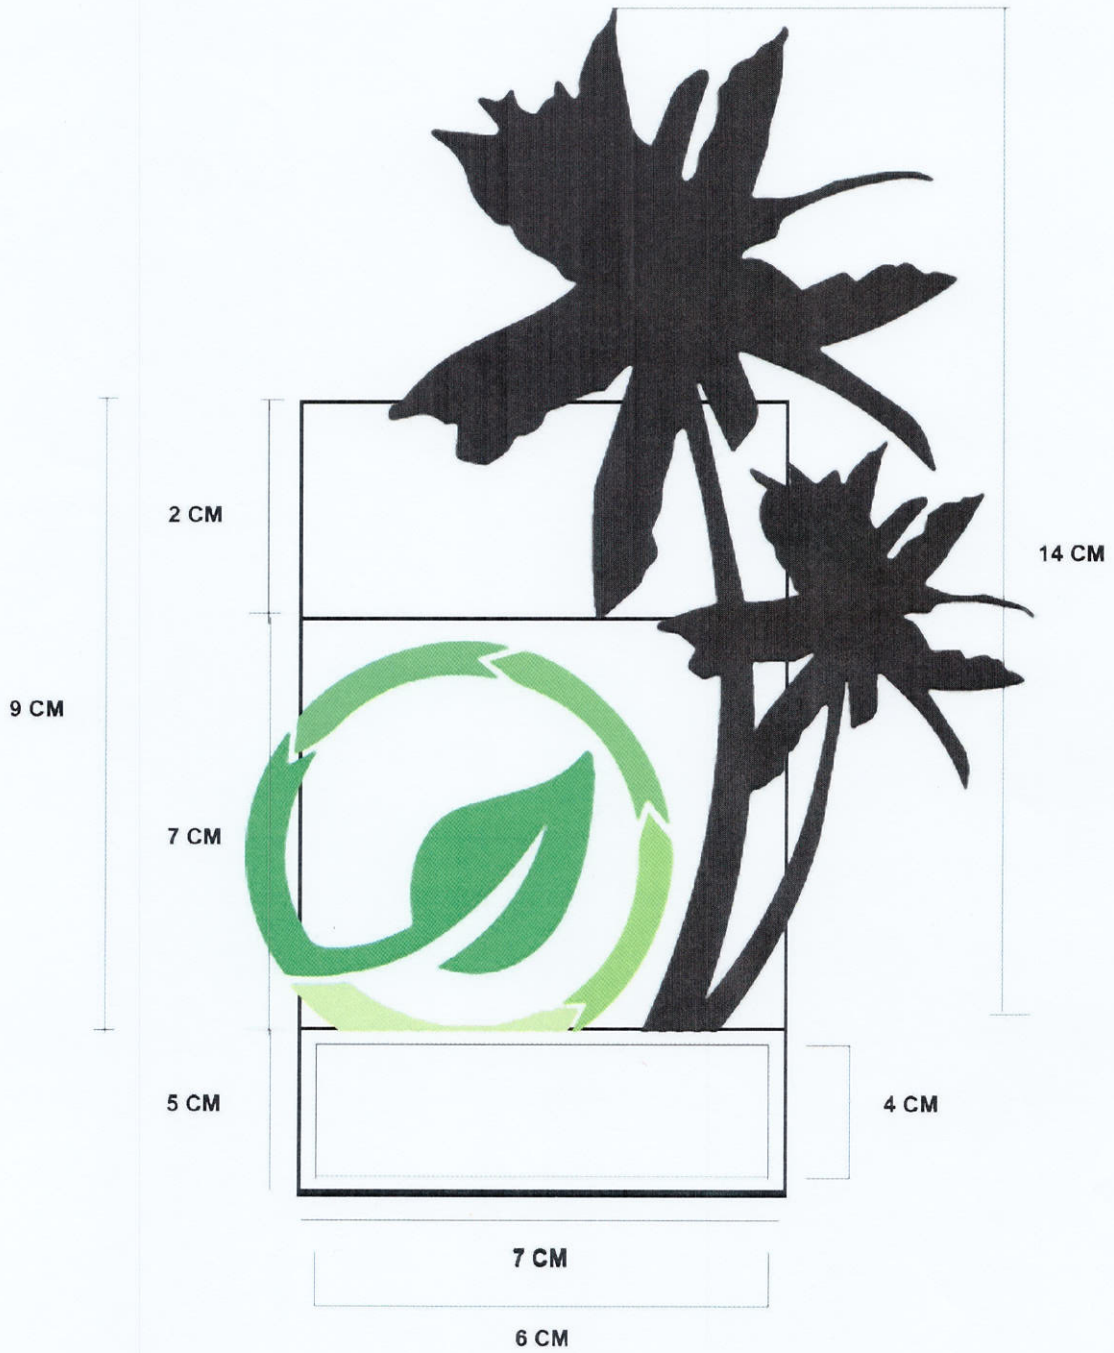

National 3R Award Dimensions

Front view

National 3R Award Dimensions

Side view

National 3R Award Dimensions

Top view

Materials

Base : Marble

Name plate: silver plated with black text

Saafu raaje logo: Plastic

Wave structure: Plastic

Palm tree: chrome plated stainless steel/ plastic

colours

#90d7f7

#1b96d2

#21b354