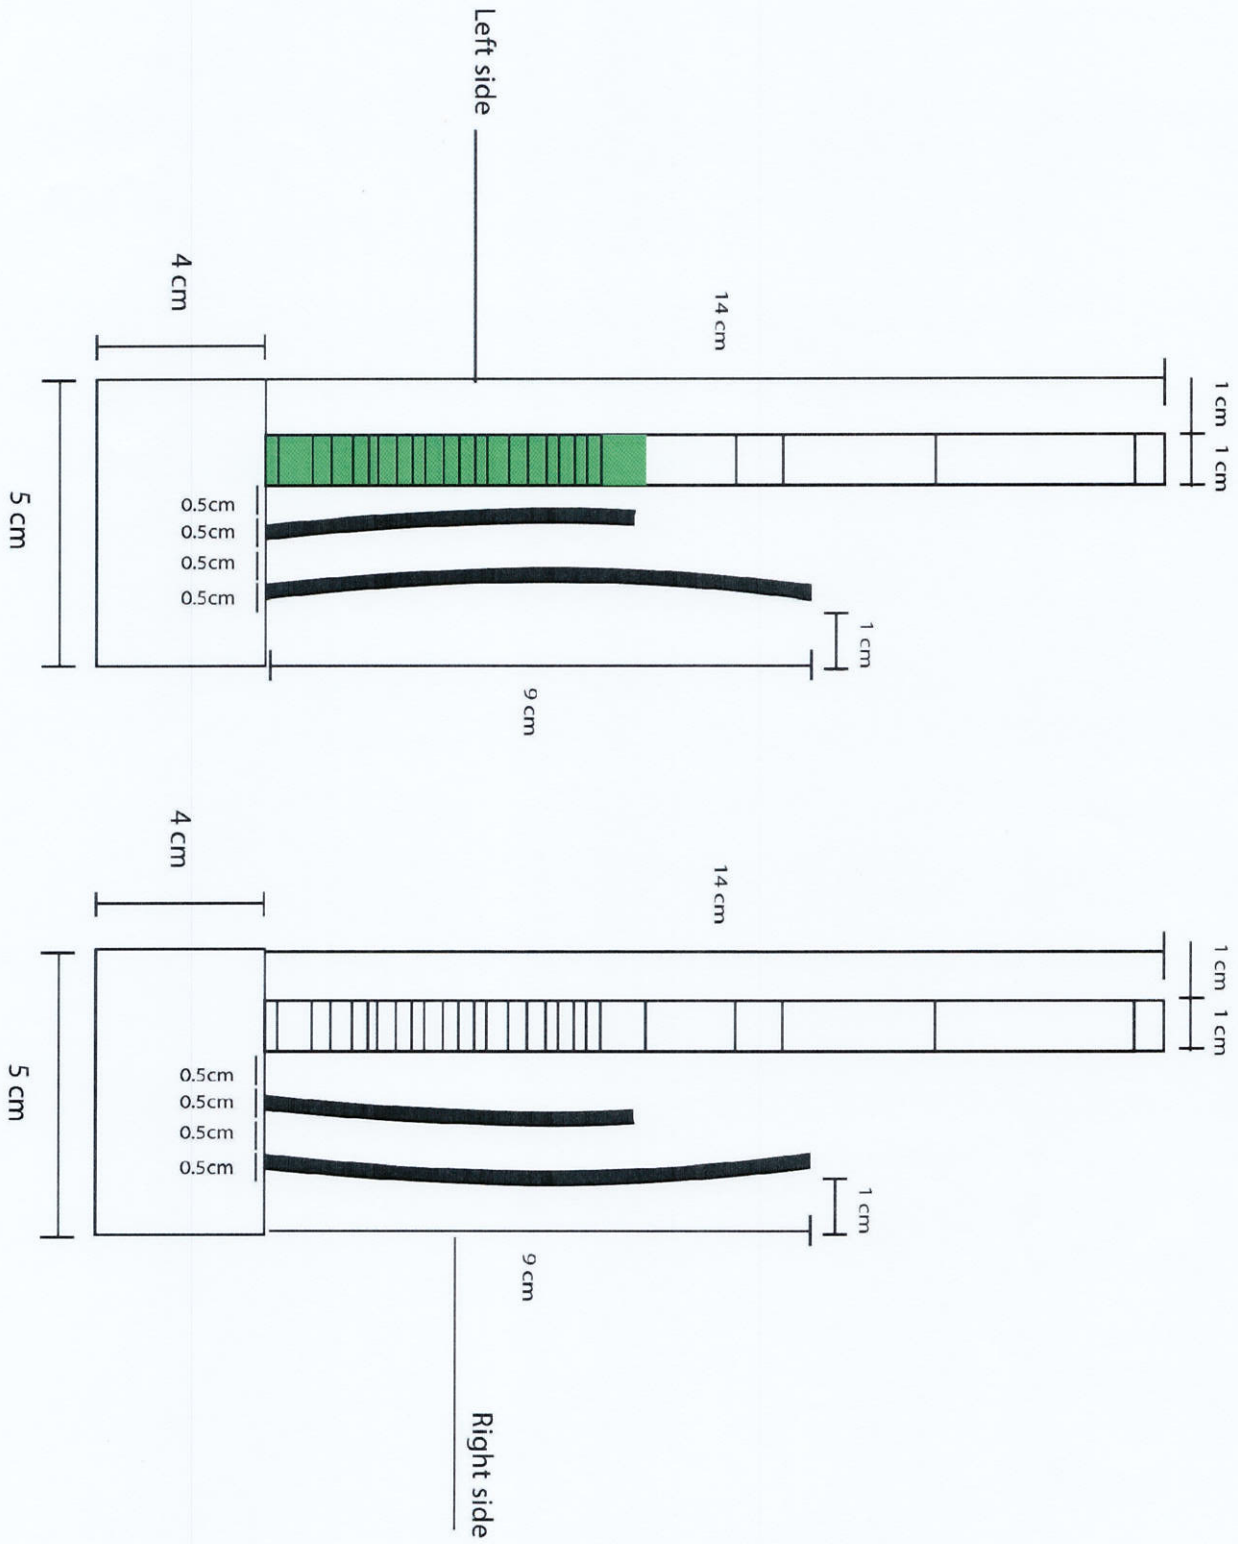

National 3R Award Dimensions

Front view

National 3R Award Dimensions

Side view

National 3R Award Dimensions

Top view

Materials

Base : Marble

Name plate: silver plated with black text

Saafu raaje logo: Plastic

Wave structure: Plastic

Palm tree: chrome plated stainless steel/ plastic

colours

#90d7f7

#1b96d2

#21b354

#71bf4f

#89c54b

#a8cf45

#d2e28b

National 3R Award Dimensions