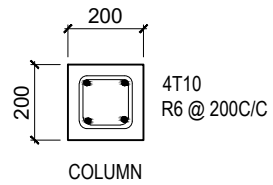

WAMCO VILIMALE SITE BOUNDARY WALL

SCALE 1:300

BOUNDARY WALL

SCALE 1:50

BOUNDARY WALL DETAIL

SCALE 1:20