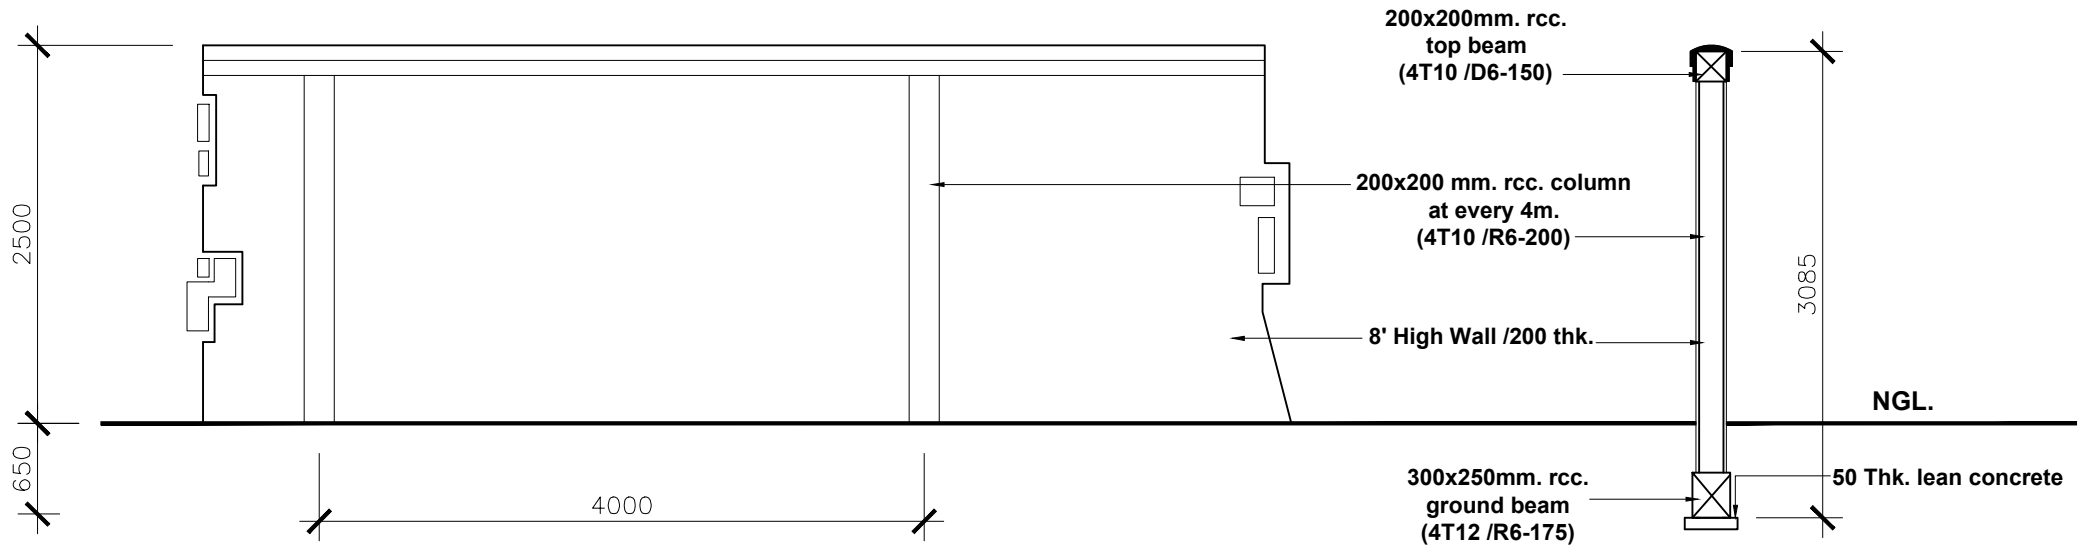

WAMCO VILIMALE SITE BOUNDARY WALL

SCALE 1:300

BOUNDARY WALL

SCALE 1:50

BOUNDARY WALL DETAIL

SCALE 1:20