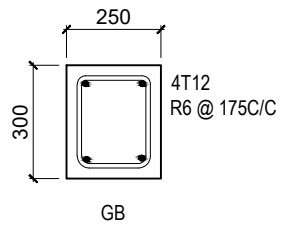

WAMCO VILIMALE SITE BOUNDARY WALL

SCALE 1:300

BOUNDARY WALL

SCALE 1:50

BOUNDARY WALL DETAIL

SCALE 1:20