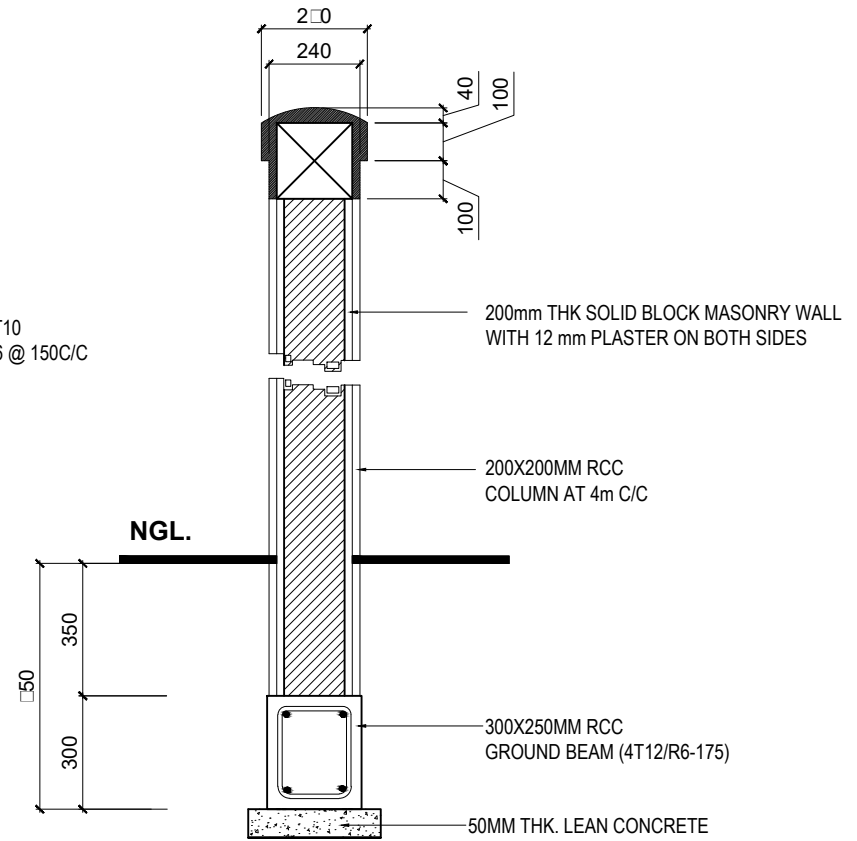

WAMCO VILIMALE SITE BOUNDARY WALL

SCALE 1:300

BOUNDARY WALL

SCALE 1:50

BOUNDARY WALL DETAIL

SCALE 1:20