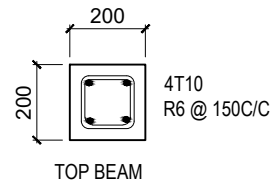

WAMCO VILIMALE SITE BOUNDARY WALL

SCALE 1:300

BOUNDARY WALL

SCALE 1:50

BOUNDARY WALL DETAIL

SCALE 1:20