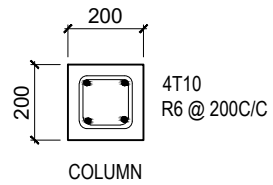

WAMCO VILIMALE SITE BOUNDARY WALL

SCALE 1:300

## BOUNDARY WALL

SCALE 1:50

## BOUNDARY WALL DETAIL

SCALE 1:20