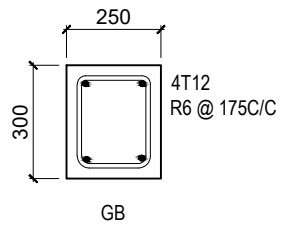

WAMCO VILIMALE SITE BOUNDARY WALL

SCALE 1:300

## BOUNDARY WALL

SCALE 1:50

## BOUNDARY WALL DETAIL

SCALE 1:20