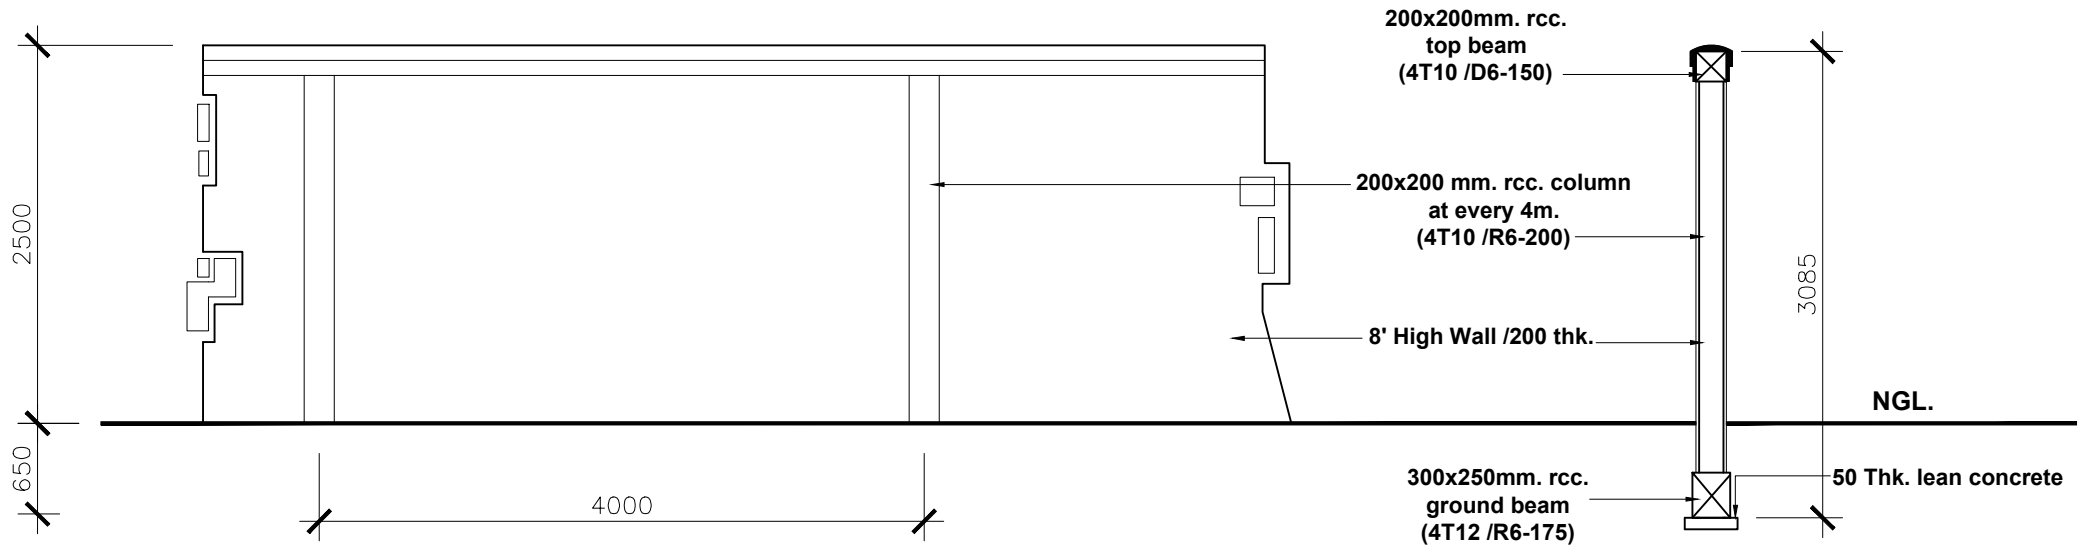

WAMCO VILIMALE SITE BOUNDARY WALL

SCALE 1:300

## BOUNDARY WALL

SCALE 1:50

## BOUNDARY WALL DETAIL

SCALE 1:20