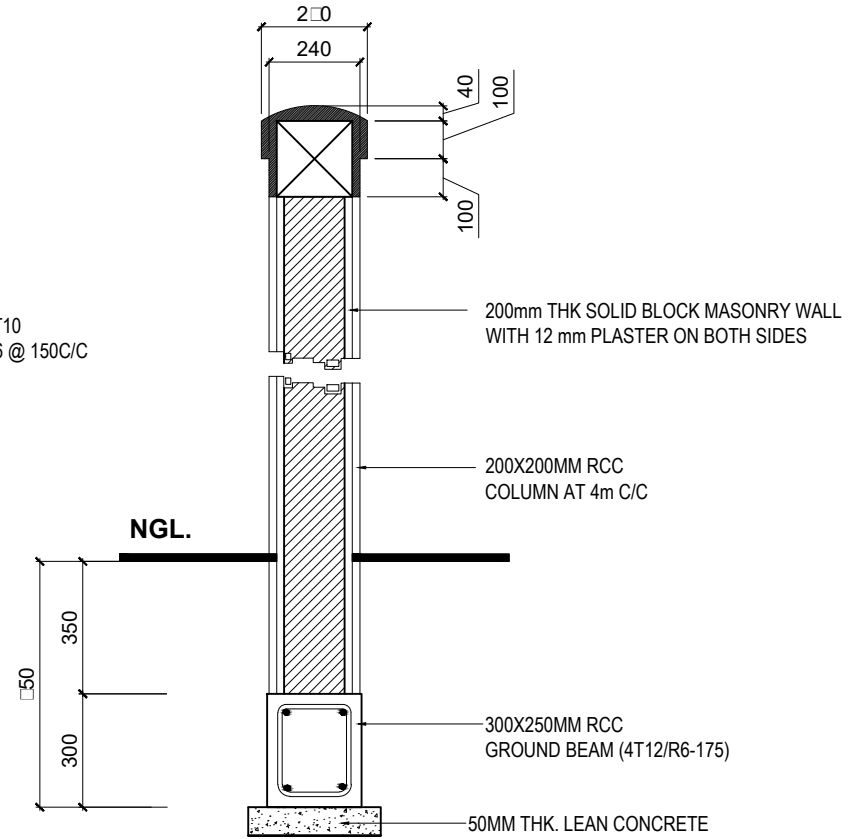

WAMCO VILIMALE SITE BOUNDARY WALL

SCALE 1:300

## BOUNDARY WALL

SCALE 1:50

## BOUNDARY WALL DETAIL

SCALE 1:20